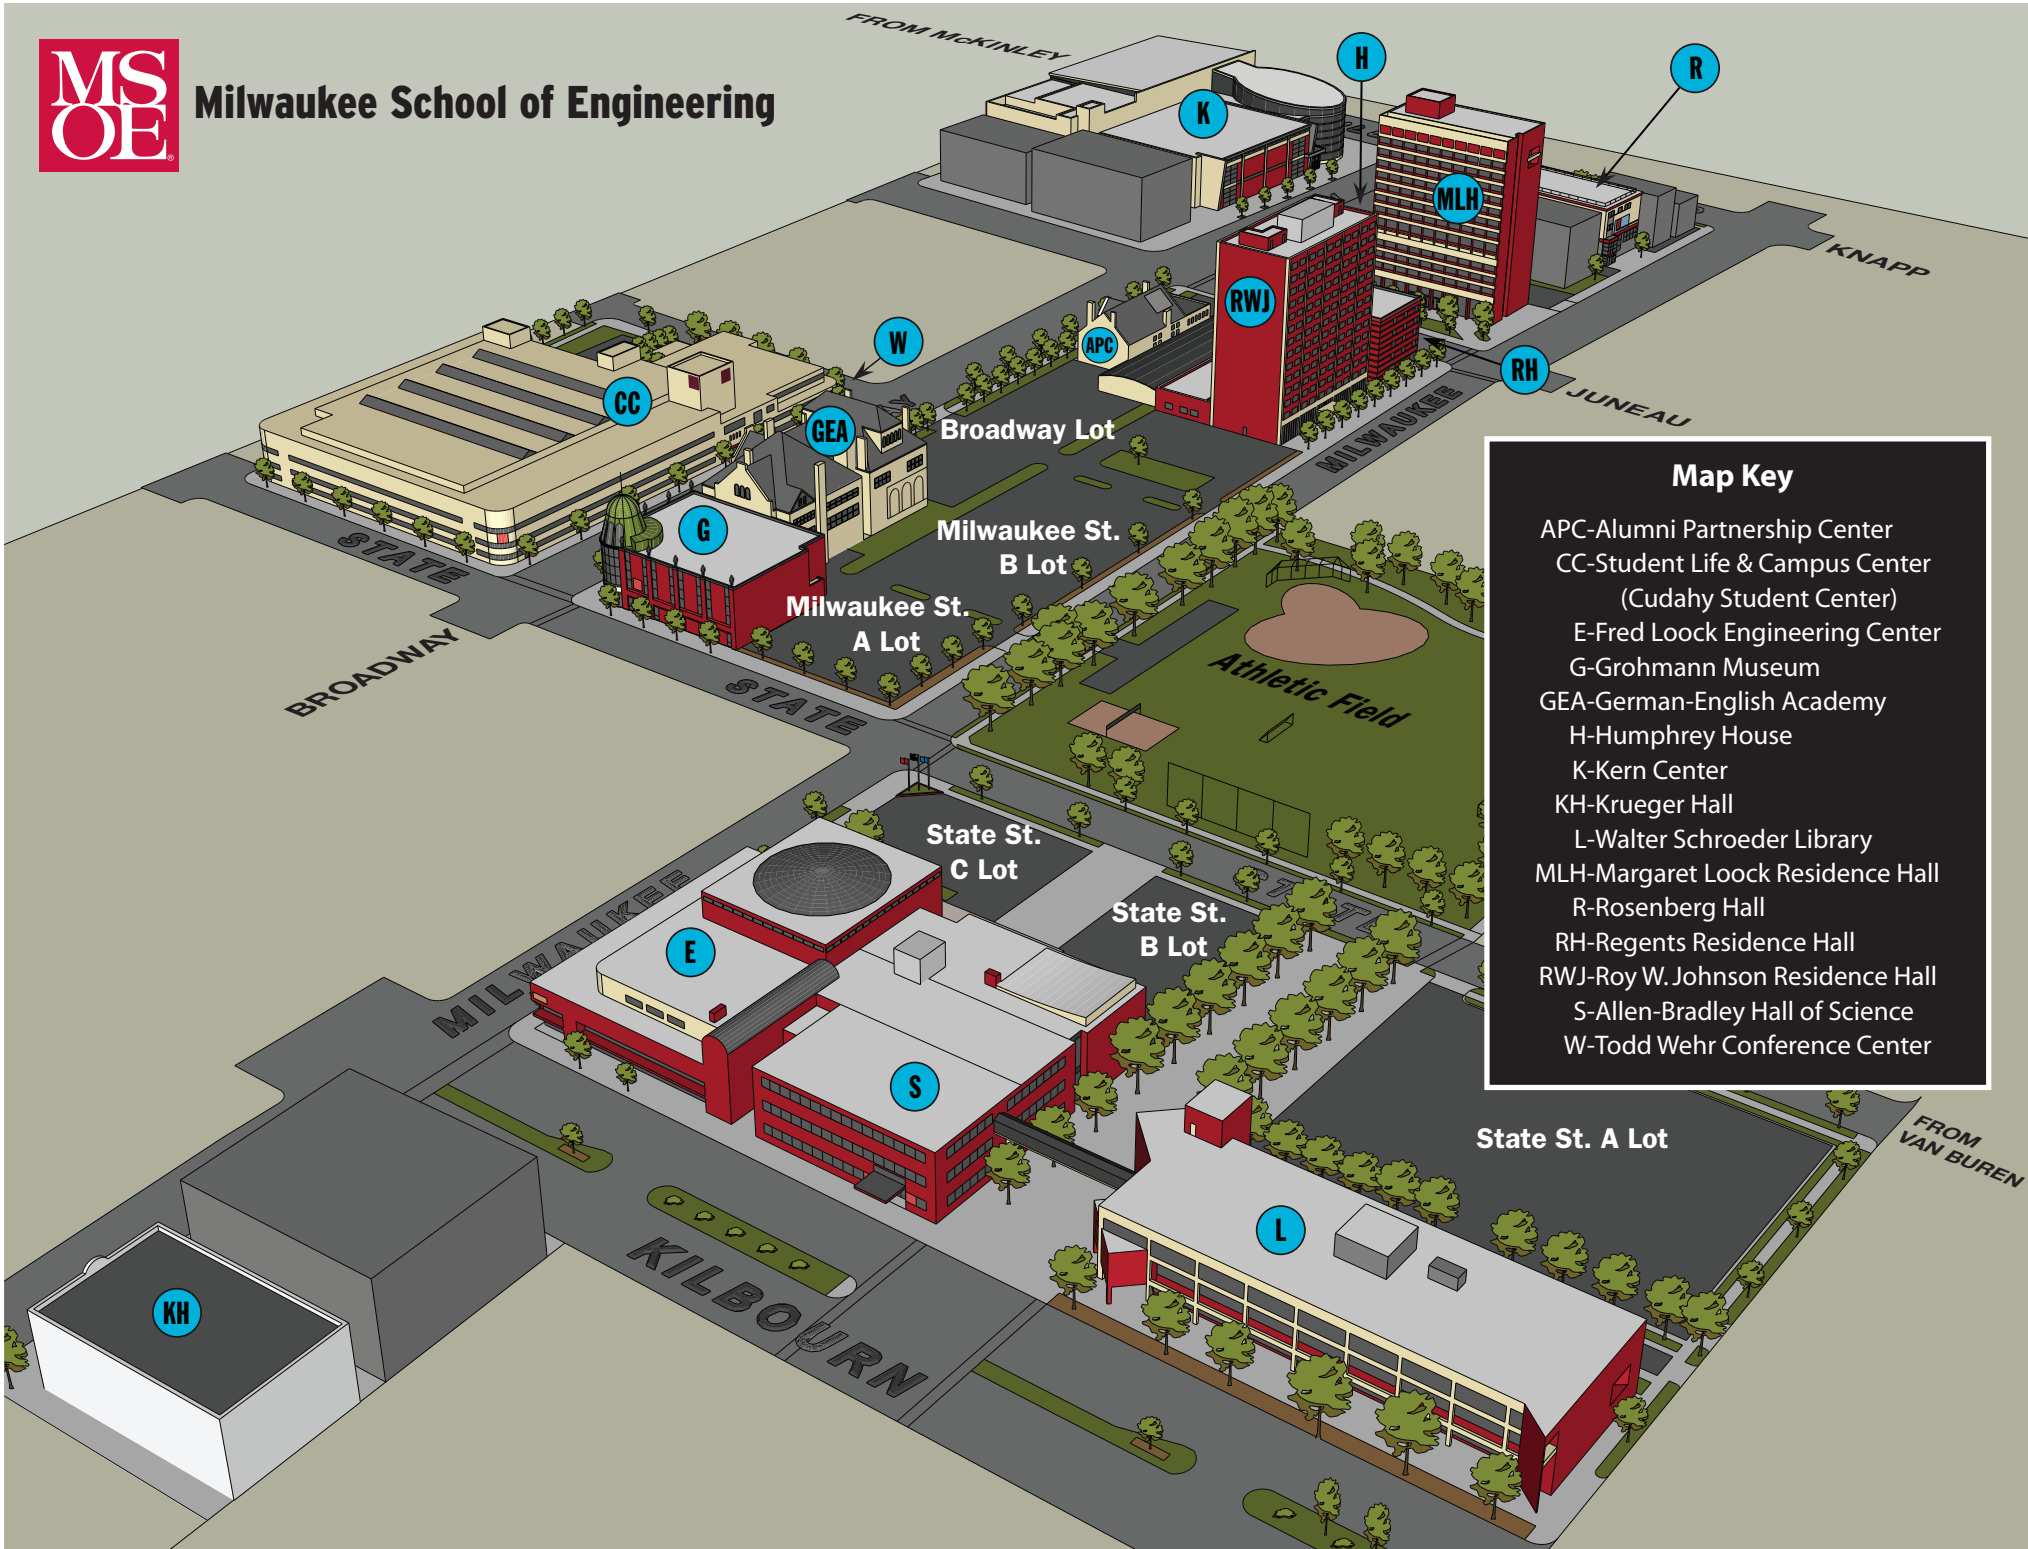

Milwaukee School of Engineering

Map Key

- APC-Alumni Partnership Center
- CC-Student Life & Campus Center (Cudahy Student Center)
- E-Fred Look Engineering Center
- G-Grohmann Museum
- GEA-German-English Academy
- H-Humphrey House
- K-Kern Center
- KH-Krueger Hall
- L-Walter Schroeder Library
- MLH-Margaret Look Residence Hall
- R-Rosenberg Hall
- RH-Regents Residence Hall
- RWJ-Roy W. Johnson Residence Hall
- S-Allen-Bradley Hall of Science
- W-Todd Wehr Conference Center