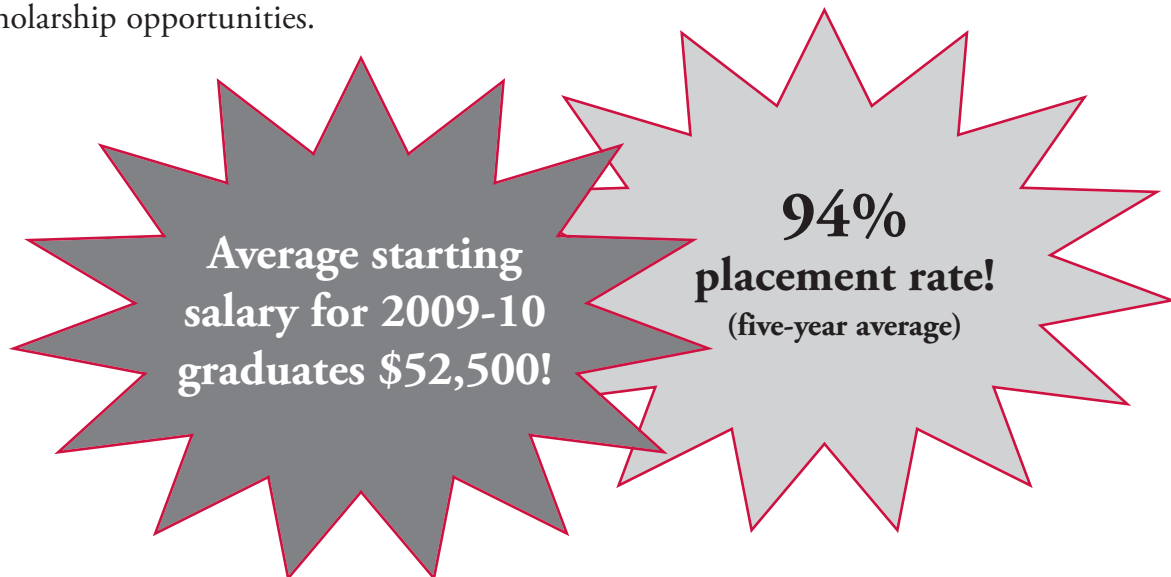

MSOE International Scholarships

2012-2013

Milwaukee School of Engineering (MSOE) International Scholarships are available for undergraduate, non-fully sponsored, international students and are primarily based on a student's cumulative grade point average (CGPA on 4.00 scale). Grades, marks and percentages will be converted to the 4.00 scale during the admission process.

Scholarship Amount
$10,000 - $12,000 USD

To be considered for the above academic scholarship, simply complete the MSOE admission process at www.msoe.edu/admiss/intl.

We are highly committed to working with you to make MSOE your affordable first choice. Please contact Caleb Black, admission counselor for international students at black@msoe.edu or (414) 277-6763 for questions about your application and scholarship opportunities.

www.msoe.edu/admiss/intl

explore@msoe.edu